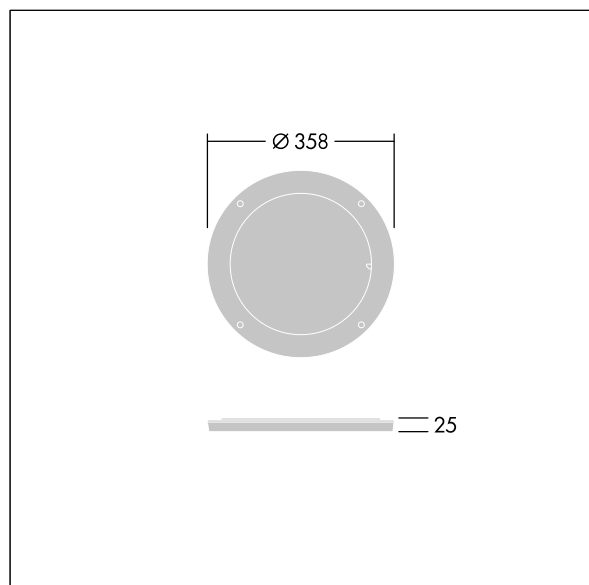

TLG_CONL_M_36-52LHF.wmf

Toutes les valeurs marquées d'un * sont des valeurs nominales. Sauf indication contraire, les valeurs sont applicables pour une température ambiante de 25 °C.

Les produits de Thorn Lighting sont perfectionnés en permanence. Nous nous réservons le droit d'apporter des modifications à nos produits sans autres publications.

© Thorn Lighting