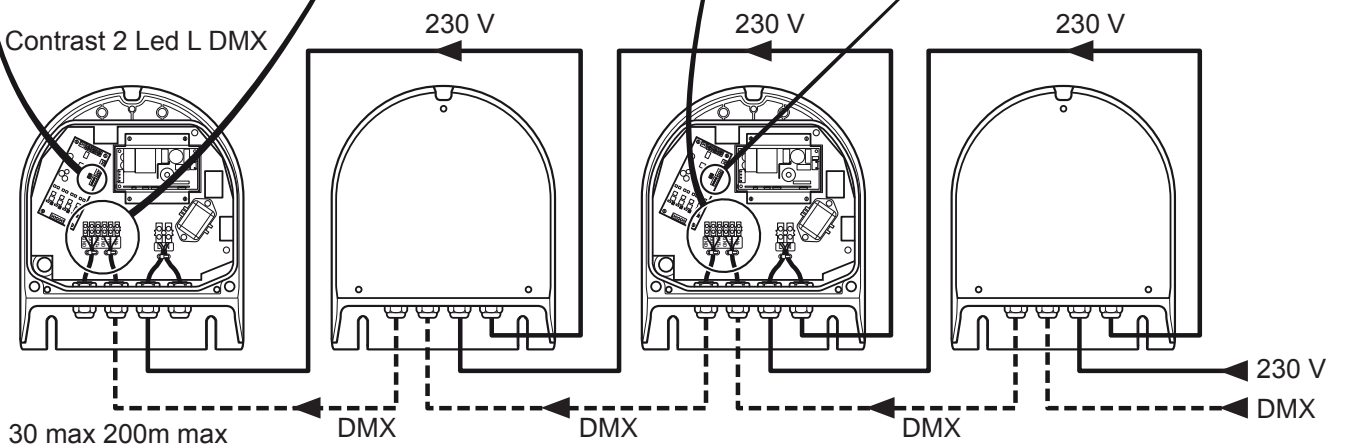

	MONO	4,3 kg
	DMX	4,5 kg

CONTRAST 2 LED L

	MONO	7,5 kg
	DMX	7,3 kg

2 Contrast 2 Led M / L - MONO 110 - 240V

H07 RNF 2 x 1,5 mm²

Ø 8 → 13 maxi

3 Contrast 2 Led M / L - MONO 110 - 240V

H07 RNF 2 x 1,5 mm²

Ø 8 → 13 maxi

5 Contrast 2 Led M DMX VERSION

6 Contrast 2 Led L DMX VERSION

! Permanent use in monochromatic not recommend

Contrast 2 Led M DMX

Contrast 2 Led L DMX

Address	100	10	1
	1 2 3 4 0 ← 5 9 8 7 6	1 2 3 4 0 ← 5 9 8 7 6	1 2 3 4 0 ← 5 9 8 7 6
001	0 ←	0 ←	1 ↗