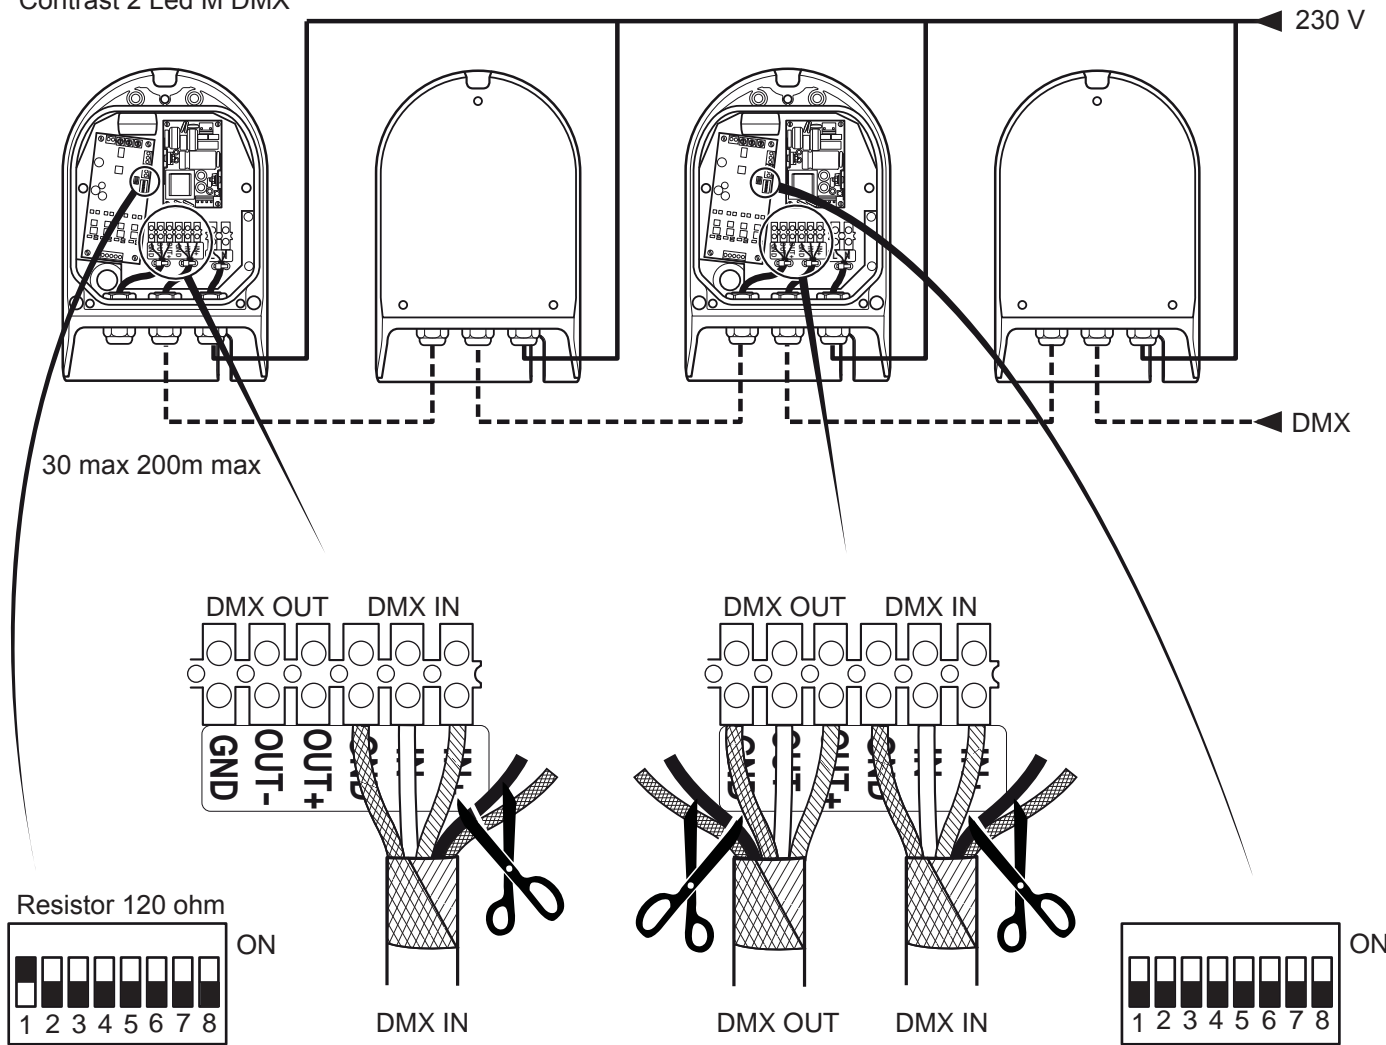

Ø 8 → 13 maxi

5 Contrast 2 Led M DMX VERSION

6 Contrast 2 Led L DMX VERSION

! Permanent use in monochromatic not recommend

Contrast 2 Led M DMX

Contrast 2 Led L DMX

Address	100	10	1
	1 2 3 4 0 ← 5 9 8 7 6	1 2 3 4 0 ← 5 9 8 7 6	1 2 3 4 0 ← 5 9 8 7 6
001	0 ←	0 ←	1 ↗