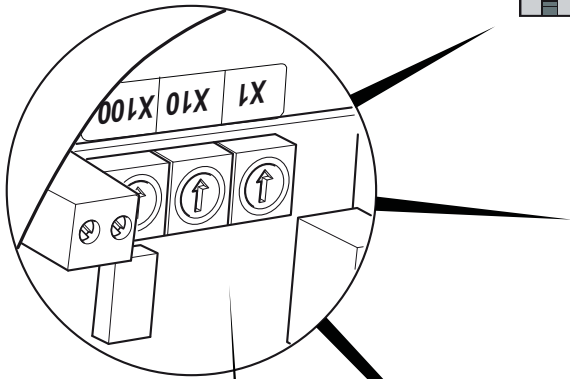

Ø 8 → 13 maxi

5 Contrast 2 Led M DMX VERSION

6 Contrast 2 Led L DMX VERSION

! Permanent use in monochromatic not recommend

Contrast 2 Led M DMX

Contrast 2 Led L DMX

Address	100	10	1
	1 2 3 4 0 ← 5 9 8 7 6	1 2 3 4 0 ← 5 9 8 7 6	1 2 3 4 0 ← 5 9 8 7 6
001	0 ←	0 ←	1 ↗