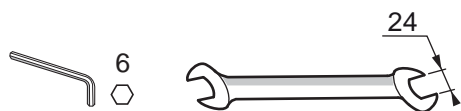

CONTRAST 2 LED M

CONTRAST 2 LED L

CLASS II

IP66

IK08

The luminaire with clear optic should be positioned so that prolonged staring into the luminaire at a distance <2m is not expected

1

CONTRAST 2 LED M