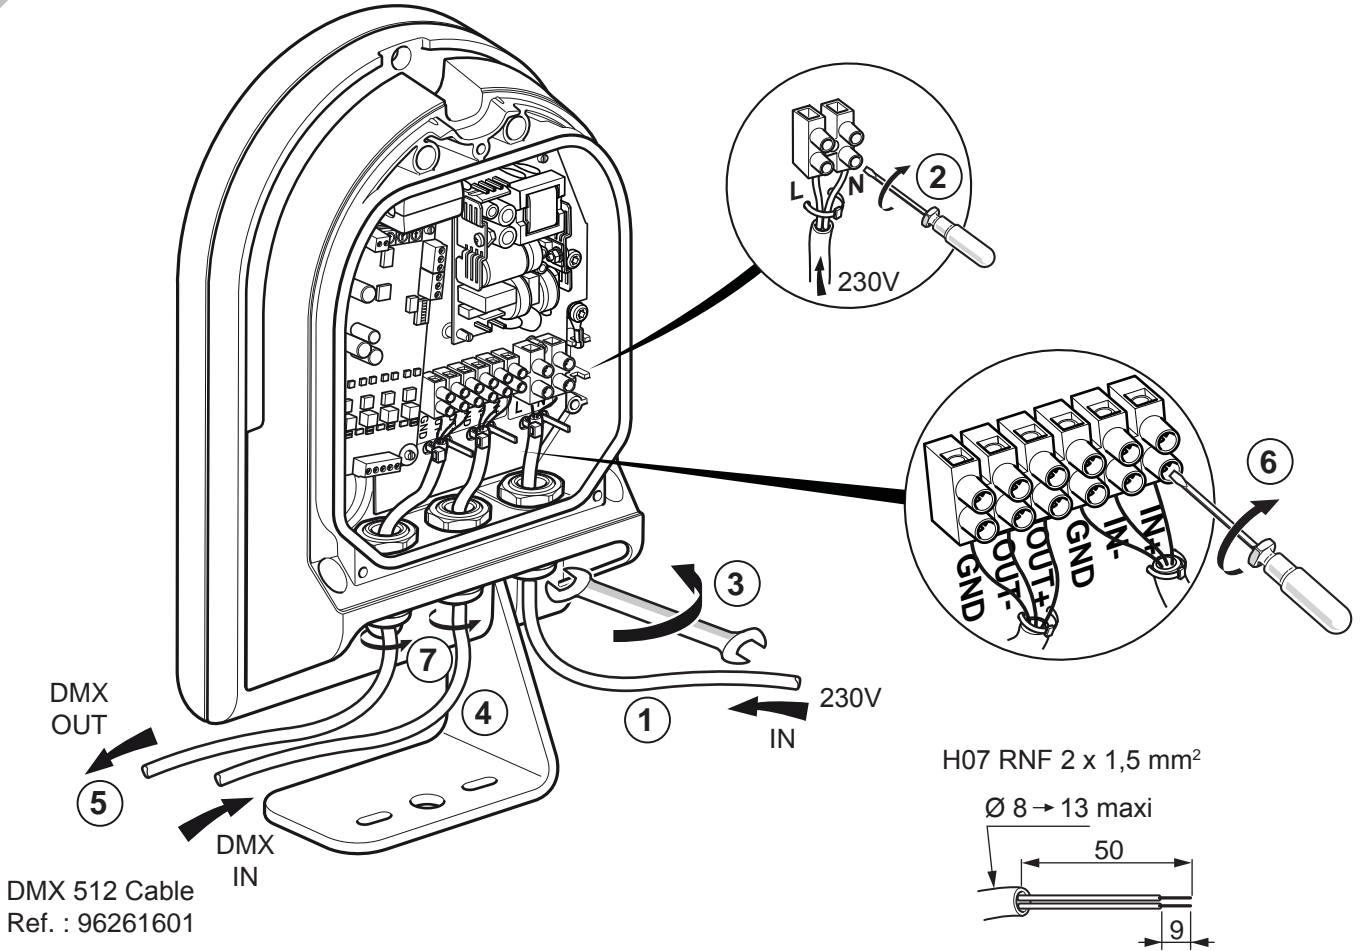

5 Contrast 2 Led M DMX VERSION