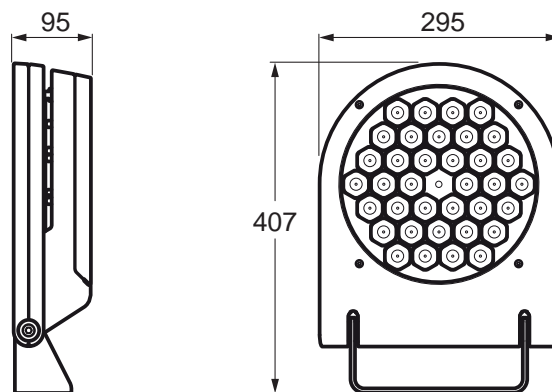

CONTRAST 2 LED M

CONTRAST 2 LED L

CLASS II

IP66

IK08

The luminaire with clear optic should be positioned so that prolonged staring into the luminaire at a distance <2m is not expected

1

CONTRAST 2 LED M

	MONO	4,3 kg
	DMX	4,5 kg

CONTRAST 2 LED L

	MONO	7,5 kg
	DMX	7,3 kg

2 Contrast 2 Led M / L - MONO 110 - 240V

H07 RNF 2 x 1,5 mm²

Ø 8 → 13 maxi

3 Contrast 2 Led M / L - MONO 110 - 240V

H07 RNF 2 x 1,5 mm²

Ø 8 → 13 maxi

5 Contrast 2 Led M DMX VERSION

6 Contrast 2 Led L DMX VERSION

! Permanent use in monochromatic not recommend

Contrast 2 Led M DMX

Contrast 2 Led L DMX

Address	100	10	1
	1 2 3 4 0 ← 5 9 8 7 6	1 2 3 4 0 ← 5 9 8 7 6	1 2 3 4 0 ← 5 9 8 7 6
001	0 ←	0 ←	1 ↗