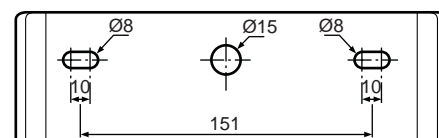

CONTRAST 2 LED M

CONTRAST 2 LED L

CLASS II

IP66

IK08

The luminaire with clear optic should be positioned so that prolonged staring into the luminaire at a distance <2m is not expected

1

CONTRAST 2 LED M

	MONO	4,3 kg
	DMX	4,5 kg

CONTRAST 2 LED L

	MONO	7,5 kg
	DMX	7,3 kg

2 Contrast 2 Led M / L - MONO 110 - 240V

H07 RNF 2 x 1,5 mm²

Ø 8 → 13 maxi

3 Contrast 2 Led M / L - MONO 110 - 240V

H07 RNF 2 x 1,5 mm²