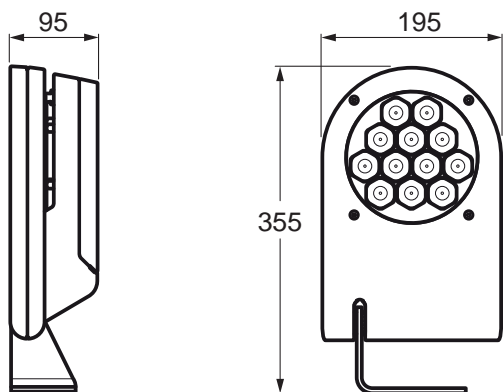

CONTRAST 2 LED M

CONTRAST 2 LED L

CLASS II

IP66

IK08

The luminaire with clear optic should be positioned so that prolonged staring into the luminaire at a distance <2m is not expected

1

CONTRAST 2 LED M

	MONO	4,3 kg
	DMX	4,5 kg

CONTRAST 2 LED L

	MONO	7,5 kg
	DMX	7,3 kg

2 Contrast 2 Led M / L - MONO 110 - 240V

H07 RNF 2 x 1,5 mm²

Ø 8 → 13 maxi

3 Contrast 2 Led M / L - MONO 110 - 240V

H07 RNF 2 x 1,5 mm²