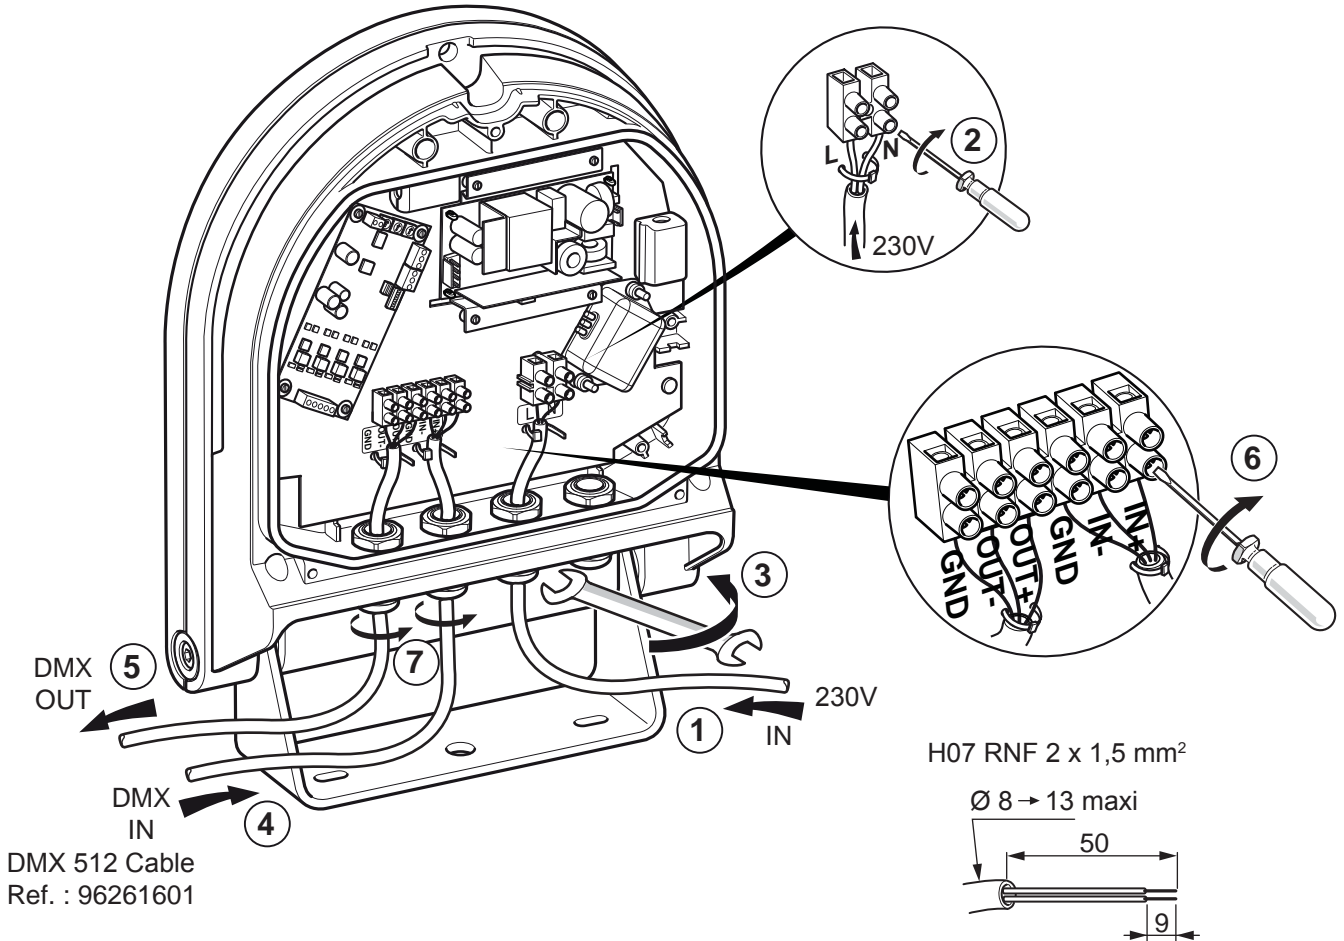

Ø 8 → 13 maxi

5 Contrast 2 Led M DMX VERSION

6 Contrast 2 Led L DMX VERSION

! Permanent use in monochromatic not recommend

Contrast 2 Led M DMX

Contrast 2 Led L DMX

Address	100	10	1
	1 2 3 4 0 ← 5 9 8 7 6	1 2 3 4 0 ← 5 9 8 7 6	1 2 3 4 0 ← 5 9 8 7 6
001	0 ←	0 ←	1 ↗