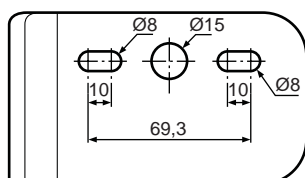

CONTRAST 2 LED M

CONTRAST 2 LED L

CLASS II

IP66

IK08

The luminaire with clear optic should be positioned so that prolonged staring into the luminaire at a distance <2m is not expected

1

CONTRAST 2 LED M

	MONO	4,3 kg
	DMX	4,5 kg

CONTRAST 2 LED L

	MONO	7,5 kg
	DMX	7,3 kg

2 Contrast 2 Led M / L - MONO 110 - 240V

H07 RNF 2 x 1,5 mm²

Ø 8 → 13 maxi

3 Contrast 2 Led M / L - MONO 110 - 240V

H07 RNF 2 x 1,5 mm²

Ø 8 → 13 maxi

5 Contrast 2 Led M DMX VERSION

6 Contrast 2 Led L DMX VERSION

! Permanent use in monochromatic not recommend

Contrast 2 Led M DMX

Contrast 2 Led L DMX

Address	100	10	1
	1 2 3 4 0 ← 5 9 8 7 6	1 2 3 4 0 ← 5 9 8 7 6	1 2 3 4 0 ← 5 9 8 7 6
001	0 ←	0 ←	1 ↗