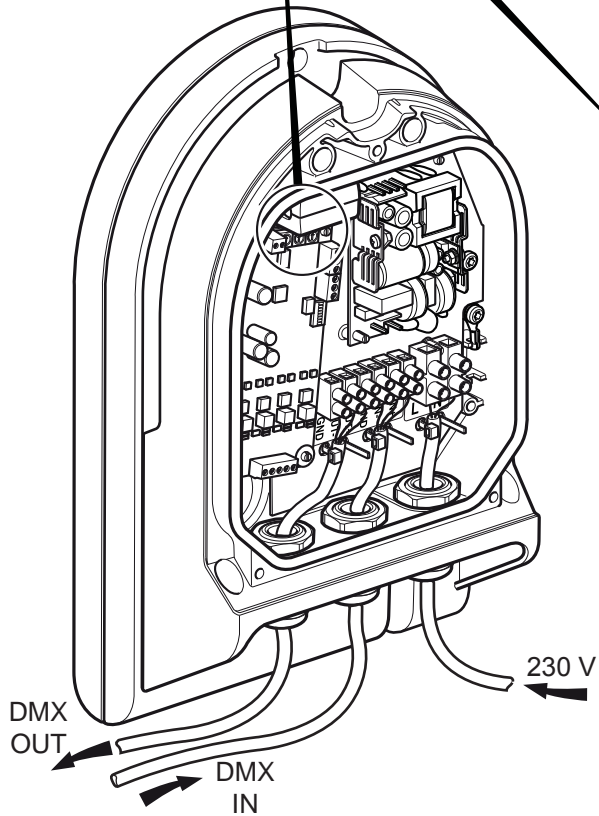

	MONO	4,3 kg
	DMX	4,5 kg

CONTRAST 2 LED L

	MONO	7,5 kg
	DMX	7,3 kg

2 Contrast 2 Led M / L - MONO 110 - 240V

H07 RNF 2 x 1,5 mm²

Ø 8 → 13 maxi

3 Contrast 2 Led M / L - MONO 110 - 240V

H07 RNF 2 x 1,5 mm²

Ø 8 → 13 maxi

5 Contrast 2 Led M DMX VERSION

6 Contrast 2 Led L DMX VERSION

! Permanent use in monochromatic not recommend

Contrast 2 Led M DMX

Contrast 2 Led L DMX

Address	100	10	1
	1 2 3 4 0 ← 5 9 8 7 6	1 2 3 4 0 ← 5 9 8 7 6	1 2 3 4 0 ← 5 9 8 7 6
001	0 ←	0 ←	1 ↗